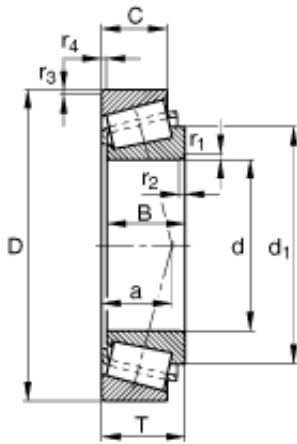

# BROWNING BEARING COMPANY

60 mm x 125 mm x 33,5 mm fag t7fc060 bearing

Bearing No. t7fc060

Size	60x125x37 mm
Bore Diameter	60 mm
Outer Diameter	125 mm
Width	37 mm
d	60 mm
D	125 mm
T	37 mm
a	42 mm
B	33,5 mm
C	26 mm
$C_{a \text{ min}}$	6 mm
$C_{b \text{ min}}$	11 mm
$D_{a \text{ max}}$	111 mm
$D_{a \text{ min}}$	94 mm
$D_{b \text{ min}}$	119 mm
$d_1$	96,5 mm
$d_{a \text{ max}}$	71 mm
$d_{b \text{ min}}$	78 mm
$r_{1, 2 \text{ min}}$	3 mm
$r_{3, 4 \text{ min}}$	3 mm
$r_{a \text{ max}}$	3 mm
$r_{b \text{ max}}$	3 mm
m	2,24 kg / Weight
$C_r$	181000 N

t7fc060 Bearing 2D drawings and 3D CAD models