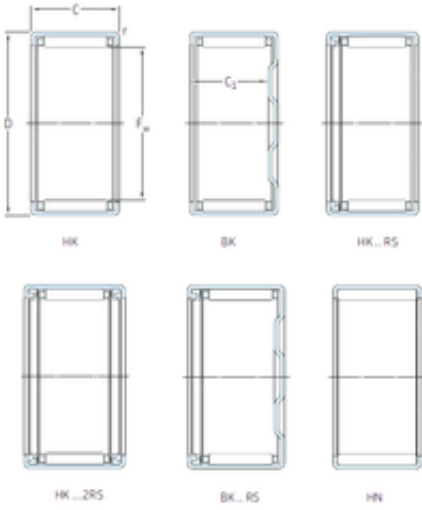

BROWNING BEARING COMPANY

skf hk1010 bearing

Bearing No. hk1010

| | |
|-------------------------------|-------------|
| Size | 10x14x10 mm |
| Bore Diameter | 10 mm |
| Outer Diameter | 14 mm |
| Width | 10 mm |
| Fw | 10 mm |
| D | 14 mm |
| C | 10 mm |
| Weight | 0,0041 Kg |
| Basic dynamic load rating (C) | 4,29 kN |
| Basic static load rating (C0) | 5,3 kN |
| Fatigue load limit (Pu) | 0,57 |
| Reference speed | 18000 r/min |

hk1010 Bearing 2D drawings and 3D CAD models