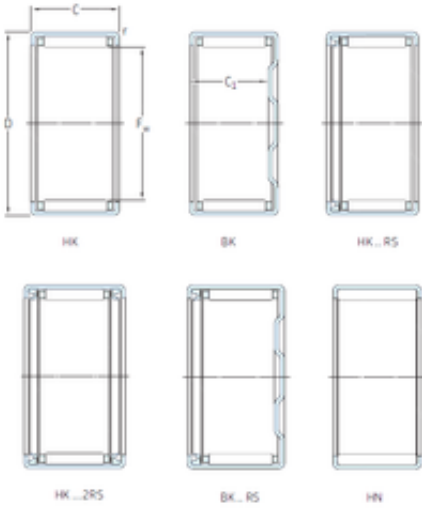

BROWNING BEARING COMPANY

skf hk1210 bearing

Bearing No. hk1210

Size	12x16x10 mm
Bore Diameter	12 mm
Outer Diameter	16 mm
Width	10 mm
Fw	12 mm
D	16 mm
C	10 mm
Weight	0,0046 Kg
Basic dynamic load rating (C)	4,84 kN
Basic static load rating (C0)	6,4 kN
Fatigue load limit (Pu)	0,71
Reference speed	16000 r/min

hk1210 Bearing 2D drawings and 3D CAD models