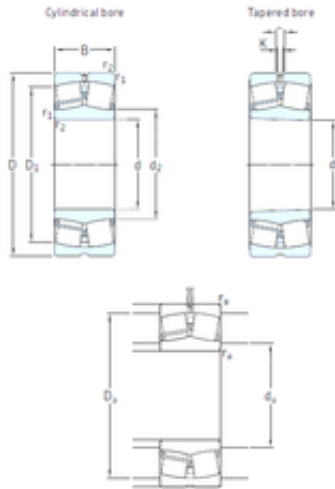

# BROWNING BEARING COMPANY

90 mm x 190 mm x 64 mm skf 22318e bearing

Bearing No. 22318e

Size	90x190x64 mm
Bore Diameter	90 mm
Outer Diameter	190 mm
Width	64 mm
d	90 mm
D	190 mm
B	64 mm
C	64 mm
b	11,1 mm
d2	113 mm
r1 min.	3 mm
r2 min.	3 mm
D1	161 mm
K	6 mm
da min.	104 mm
Da max.	176 mm
ra max.	2,5 mm
Weight	9,05 Kg
Basic dynamic load rating (C)	610 kN
Basic static load rating (C0)	695 kN
Fatigue load limit (Pu)	67
Reference speed	2600 r/min
Limiting speed	3600 r/min
Calculation factor (e)	0,33
Calculation factor (Y0)	2
Calculation factor (Y1)	2

22318e Bearing 2D drawings and 3D CAD models