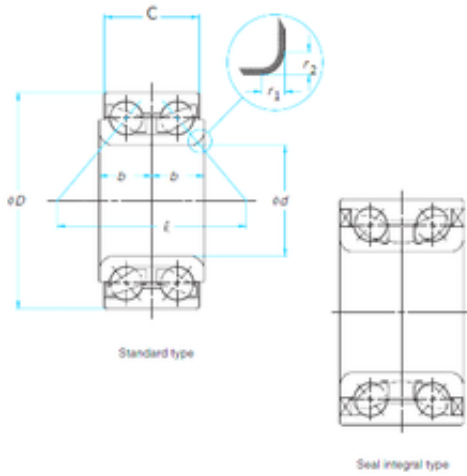

# BROWNING BEARING COMPANY

35 mm x 72,04 mm x 33 mm skf ba2b446762b bearing

Bearing No. ba2b446762b

Size	35x72.04x33 mm
Bore Diameter	35 mm
Outer Diameter	72,04 mm
Width	33 mm
d	35 mm
D	72,04 mm
B	33 mm

ba2b446762b Bearing 2D drawings and 3D CAD models