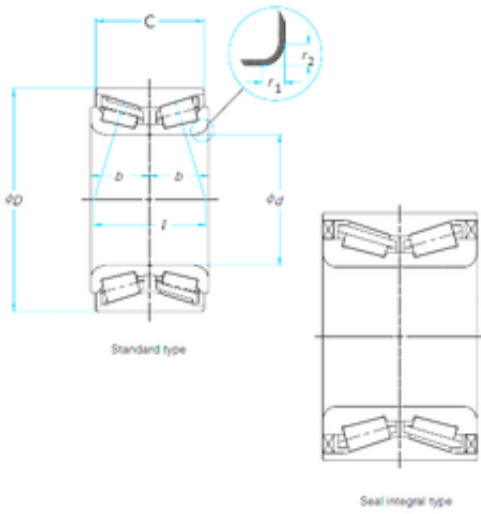

# BROWNING BEARING COMPANY

42 mm x 72 mm x 38 mm nsk 42kwd02 bearing

Bearing No. 42kwd02

Size	42x72x38 mm
Bore Diameter	42 mm
Outer Diameter	72 mm
Width	38 mm
d	42 mm
D	72 mm
B	38 mm
C	35 mm

42kwd02 Bearing 2D drawings and 3D CAD models