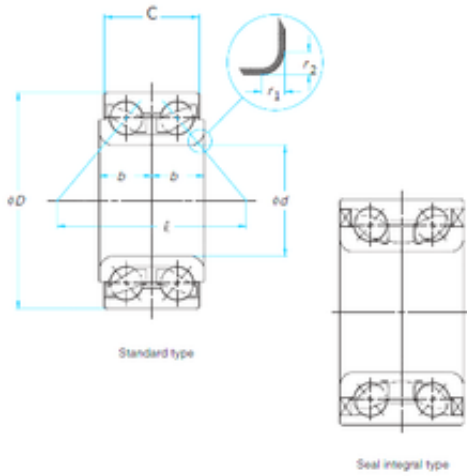

# BROWNING BEARING COMPANY

43 mm x 79 mm x 41 mm timken 510030 bearing

Bearing No. 510030

Size	43x79x41 mm
Bore Diameter	43 mm
Outer Diameter	79 mm
Width	41 mm
d	43 mm
D	79 mm
B	41 mm
C	38 mm

510030 Bearing 2D drawings and 3D CAD models