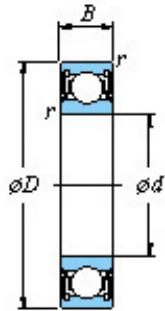

BROWNING BEARING COMPANY

15 x 35 x 11 koyo 6202 2rs bearing

Bearing No. 6202 2rs

■ Mounting dimensions

6202 2rs Bearing 2D drawings and 3D CAD models

Bearing No.	6202 2RS
d	15
D	35
B	11
r(min)	0.6
Cr	9.55
C0r	3.75
Cu	0.290
f0	13.2
Grease lub.	20000
da(min)	19
da(max)	19.5
Da(max)	31
ra(max)	0.6
(Refer.) Mass(Open type)(kg)	0.045