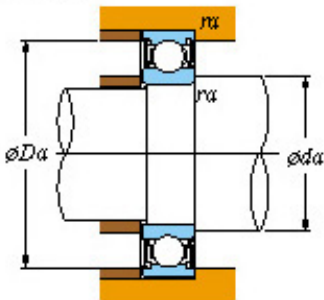

BROWNING BEARING COMPANY

15 x 35 x 11 koyo 6202 2rs bearing

Bearing No. 6202 2rs

■ Mounting dimensions

6202 2rs Bearing 2D drawings and 3D CAD models

Bearing No.	6202 2RS
d	15
D	35
B	11
r(min)	0.6
Cr	9.55
C0r	3.75
Cu	0.290
f0	13.2
Grease lub.	20000
da(min)	19
da(max)	19.5
Da(max)	31
ra(max)	0.6
(Refer.) Mass(Open type)(kg)	0.045