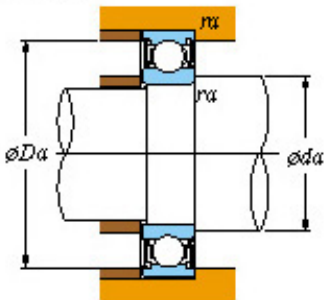

BROWNING BEARING COMPANY

■ Mounting dimensions

6205 2rs Bearing 2D drawings and 3D CAD models

25 x 52 x 15 koyo 6205 2rs bearing

Bearing No. 6205 2rs

Bearing No.	6205 2RS
d	25
D	52
B	15
r(min)	1
Cr	17.5
C0r	7.85
Cu	0.550
f0	13.9
Grease lub.	13000
da(min)	30
da(max)	31.5
Da(max)	47
ra(max)	1
(Refer.) Mass(Open type)(kg)	0.128