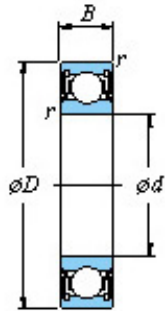

BROWNING BEARING COMPANY

■ Mounting dimensions

6205 2rs Bearing 2D drawings and 3D CAD models

25 x 52 x 15 koyo 6205 2rs bearing

Bearing No. 6205 2rs

Bearing No.	6205 2RS
d	25
D	52
B	15
r(min)	1
Cr	17.5
C0r	7.85
Cu	0.550
f0	13.9
Grease lub.	13000
da(min)	30
da(max)	31.5
Da(max)	47
ra(max)	1
(Refer.) Mass(Open type)(kg)	0.128